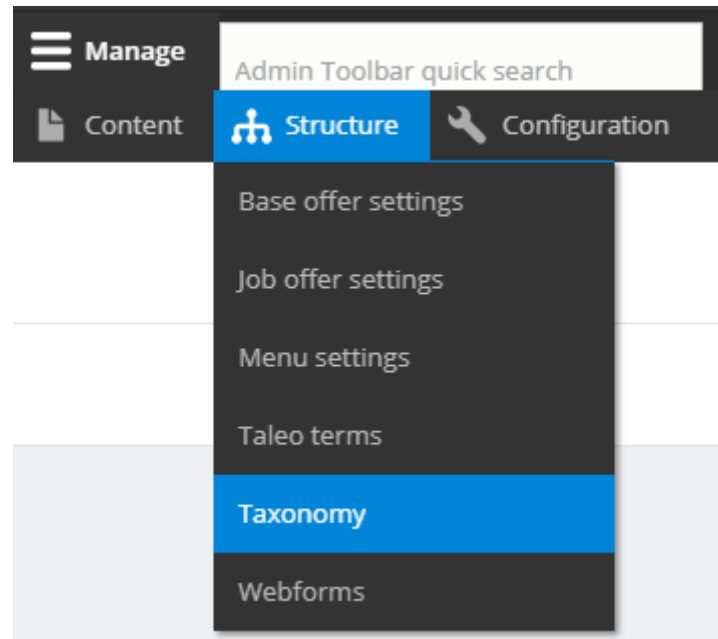

HOW TO MANAGE TAXONOMY?

Taxonomies are not contents.
They help you tags/categorize.

Taxonomies are use for: News, Offers, Job offers.

HOW TO MANAGE TAXONOMY?

PUBLIC

PUBLIC

Click on “Structure” -> “Taxonomy” -> **Page Apollo**
URL: /admin/structure/taxonomy

HOW TO MANAGE TAXONOMY?

PUBLIC

PUBLIC

List of all taxonomies is available.
Click on “List term” to open a library:

| Vocabulary name | Description | Operations |
|----------------------------------|--|------------|
| + Apollo - Brand model | First Level => Brand Second Level Model Warning First level is use to generate Offer Path Alias so use it wisely | List terms |
| + Apollo - Downpayment | | List terms |
| + Apollo - Fuel type | | List terms |
| + Apollo - LCV - Jobs | | List terms |
| + Apollo - LCV - Number of seats | ex: 2 / 3 / 6 | List terms |
| + Apollo - LCV - Segment | | List terms |
| + Apollo - LCV - Size | | List terms |

HOW TO MANAGE TAXONOMY?

List of all taxonomies is available.
Click on “List term” to open a library:

| Vocabulary name | Description | Operations |
|----------------------------------|--|------------|
| ✚ Apollo - Brand model | First Level => Brand Second Level Model Warning First level is use to generate Offer Path Alias so use it wisely | List terms |
| ✚ Apollo - Downpayment | | List terms |
| ✚ Apollo - Fuel type | | List terms |
| ✚ Apollo - LCV - Jobs | | List terms |
| ✚ Apollo - LCV - Number of seats | ex: 2 / 3 / 6 | List terms |
| ✚ Apollo - LCV - Segment | | List terms |
| ✚ Apollo - LCV - Size | | List terms |