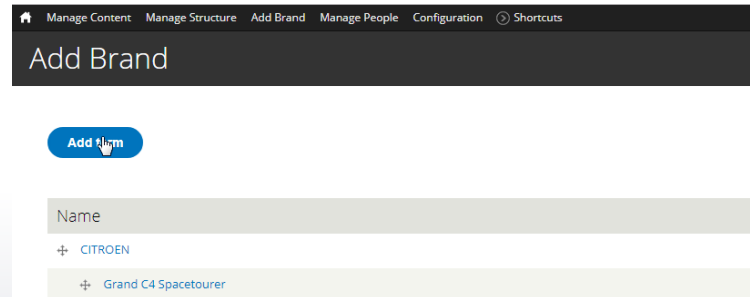

# You want to add brand in your back office for the offer creation

# process

Go on your taxonomy > and click on Brand

Then add terms